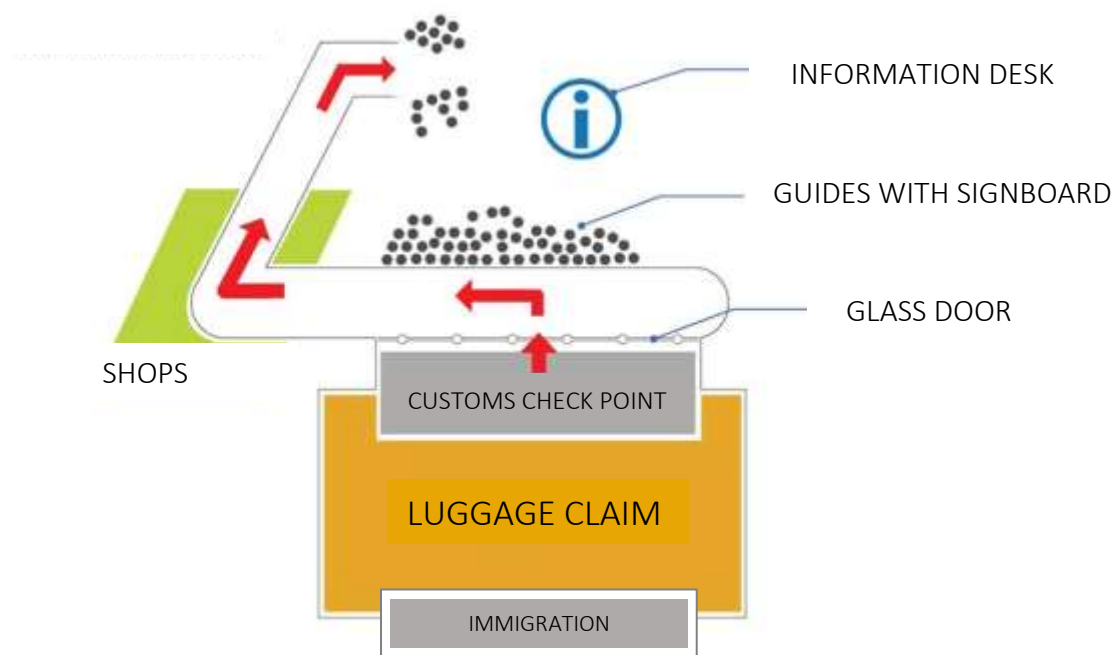

MEET AND GREET ON ARRIVAL IN BALI

How to find your guide upon arriving at Ngurah Rai International Airport

› ARRIVAL INSTRUCTIONS

Upon arrival at Denpasar Ngurah Rai International Airport and after you have cleared immigration and customs you will exit the terminal by passing the automatic glass door. All guides are waiting right in front of the glass door so it might take a while before you do find your guide. Please look for your guide who will be holding a sign board with your name and your agent name.

THE TRAVEL EXPERTS

Once you have identified your guide, introduce yourself before exiting the terminal. Please make sure you do meet your guide before exiting the terminal, to do so you would need to walk out this area passing by some duty free shop for about 50 more meters.

› IMPORTANT REMARKS

If in any case you could not find your guide, immediately after exiting the terminal (right after passing the glass door), please proceed to the exit area and stand in front the Arrival Information desk which is located right opposite the exit area.

All of our guides have received clear instruction to stand there in case they haven't seen or identify you when you were getting out from the terminal. You should be able to find your guide there holding the signboard.