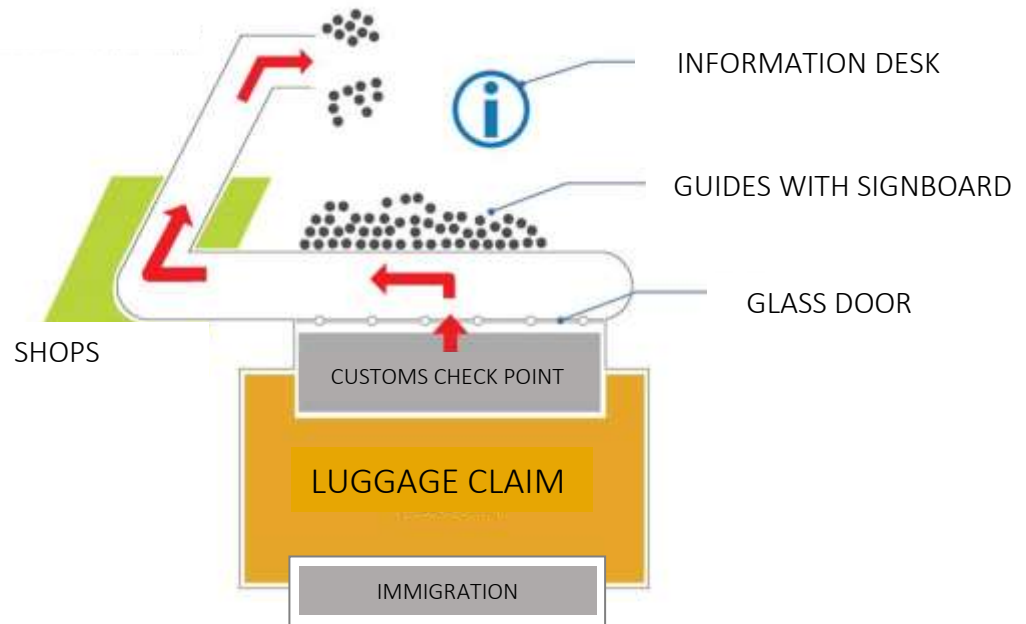

## MEET AND GREET ON ARRIVAL IN BALI

How to find your guide upon arriving at Ngurah Rai International Airport

### ARRIVAL INSTRUCTIONS

Upon arrival at Denpasar Ngurah Rai International Airport and after you have cleared immigration and customs you will exit the terminal by passing the automatic glass door.

All guides are waiting right in front of the glass door so it might take a while before you do find your guide. Please look for your guide who will be holding a sign board with your name and your agent name or Exo Travel logo as follows:

Once you have identified your guide, introduce yourself before exiting the terminal. Please make sure you do meet your guide before exiting the terminal, to do so you would need to walk out this area passing by some duty free shop for about 50 more meters.